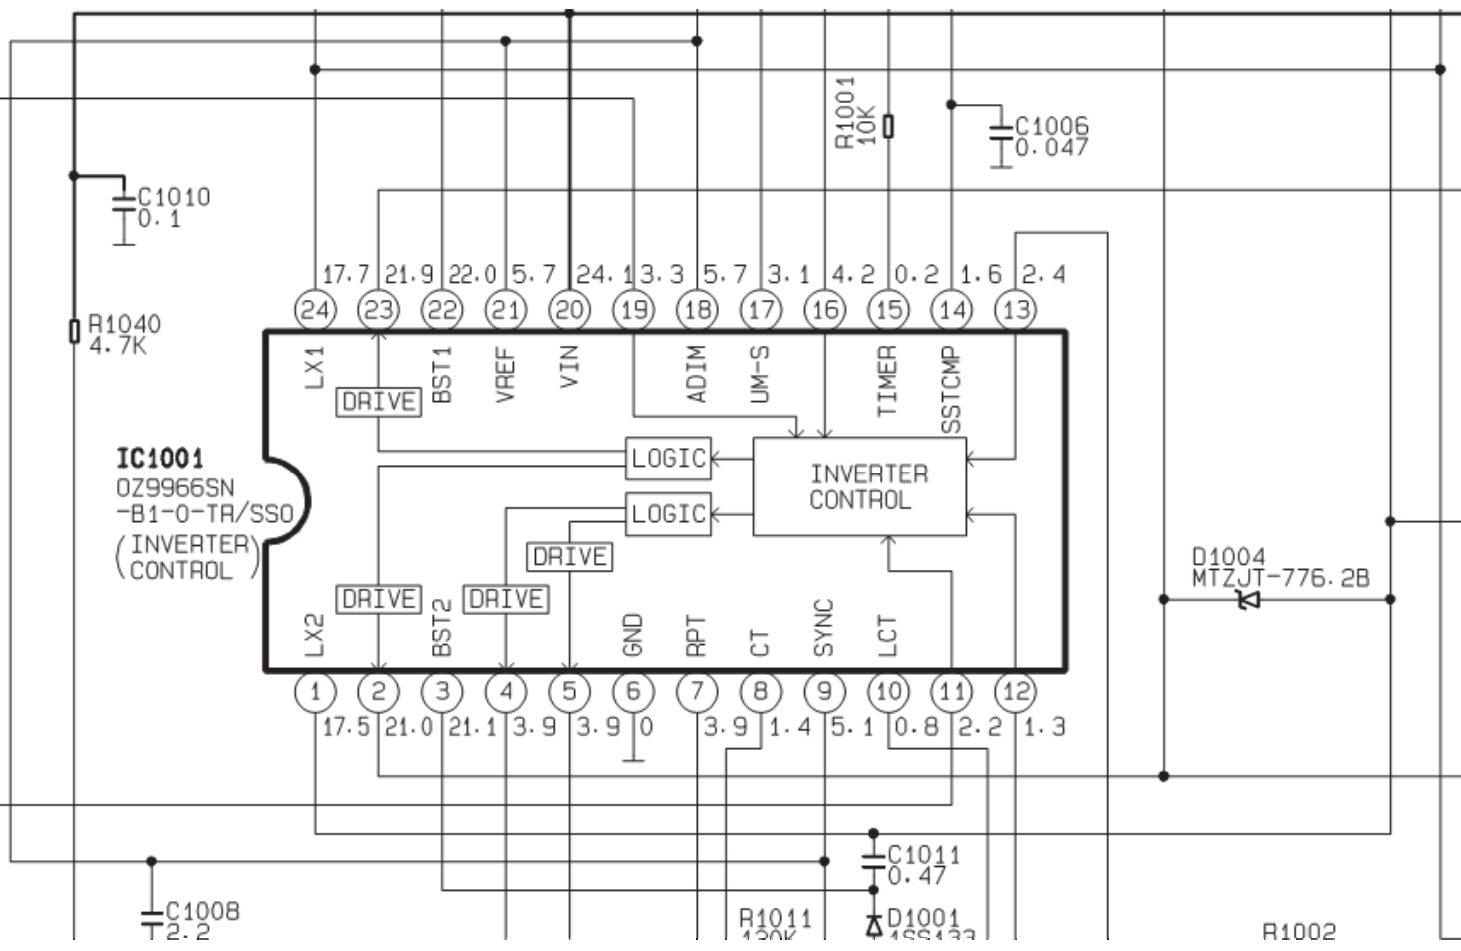

08
JT
5.6B

R1042
3.9K

IC1001
OZ9966SN
-B1-0-TR/SSO
(INVERTER)
CONTROL

LOGIC
INVERTER
CONTROL

DRIVE
DRIVE
DRIVE

D1004
MTZJT-776.2B

C1008
2.2

R1011
130K

C1011
0.47
D1001
1SS133

R1002