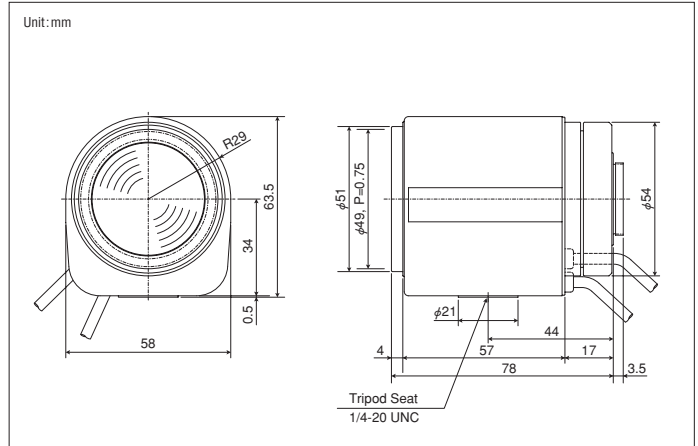

Motorized Zoom Lens

Basic Specification		
Format Size		1/2
Focal Length		8.0~48mm
Max. Aperture Ratio		1:1.4
Iris Range		F1.4~360
Mount		CS
Horizontal Angle of View	1/4 format	24.81~4.39°
	1/3 format	32.78~5.82°
	1/2 format	42.88~7.69°
	2/3 format	—
Min. Object Distance		1.8m
Back Focal Length		11.60mm
Filter Size		49mm P=0.75mm
Dimensions		58×63.5×78mm

Motorized Zoom Lens

Basic Specification		
Format Size		1/2
Focal Length		8.0~48mm
Max. Aperture Ratio		1:1.0~1.2
Iris Range		F1.0~720
Mount		C
Horizontal Angle of View	1/4 format	24.92~4.42°
	1/3 format	32.98~5.86°
	1/2 format	43.24~7.73°
	2/3 format	—
Min. Object Distance		1.2m
Back Focal Length		13.65mm
Filter Size		55mm P=0.75mm
Dimensions		64×74.5×97mm