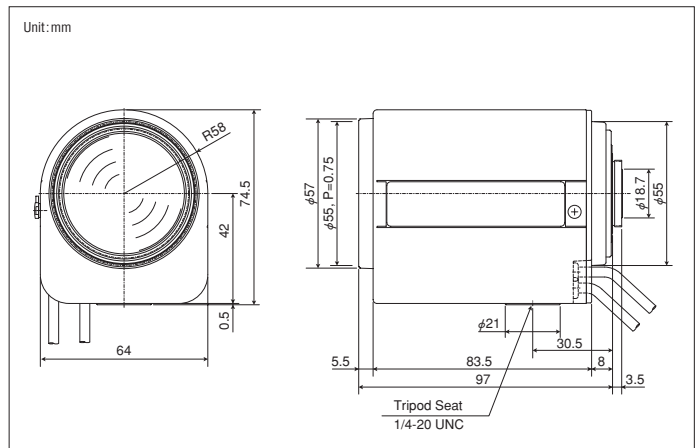

Motorized Zoom Lens

Basic Specification		
Format Size		1/2
Focal Length		8.0~48mm
Max. Aperture Ratio		1:1.4
Iris Range		F1.4~360
Mount		CS
Horizontal Angle of View	1/4 format	24.81~4.39°
	1/3 format	32.78~5.82°
	1/2 format	42.88~7.69°
	2/3 format	—
Min. Object Distance		1.8m
Back Focal Length		11.60mm
Filter Size		49mm P=0.75mm
Dimensions		58×63.5×78mm

Model	HS6ZME (C60806)	
Iris	Auto-Iris (Video & DC Iris) Approx. 1.0 sec (Video Iris) (Close-Open)	
Focus	Motorized Approx. 5.0 sec (Near-Far)	
Zoom	Motorized Approx. 5.0 sec (Wide-Tele)	
Weight	400g	
Remarks		

Motorized Zoom Lens

Basic Specification		
Format Size		1/2
Focal Length		8.0~48mm
Max. Aperture Ratio		1:1.0~1.2
Iris Range		F1.0~720
Mount		C
Horizontal Angle of View	1/4 format	24.92~4.42°
	1/3 format	32.98~5.86°
	1/2 format	43.24~7.73°
	2/3 format	—
Min. Object Distance		1.2m
Back Focal Length		13.65mm
Filter Size		55mm P=0.75mm
Dimensions		64×74.5×97mm