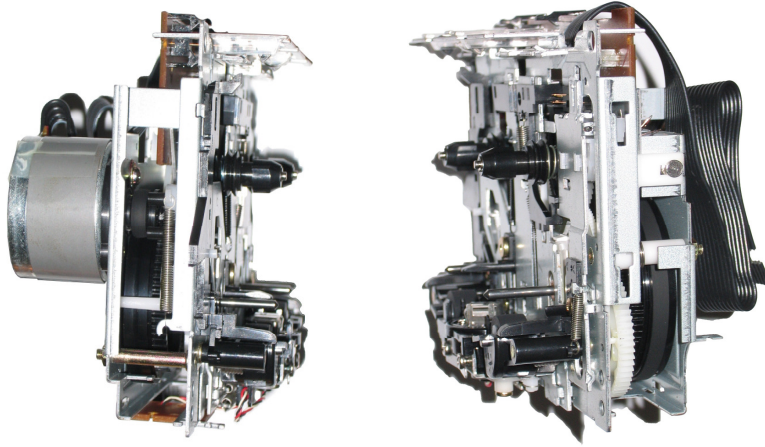

KSP-Electronics Ltd.

Audio Mechanism Auto Reverse
Full Unit for Double Cassette Deck
The Playback Unit
Brand Philips
Model CRD-468